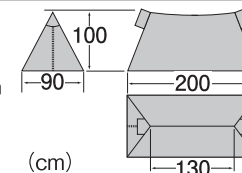

## ■ Specifications

Style Number : 1122517  
Product Name : Light Zelt  
Material : Shelter: 30-denier ripstop nylon