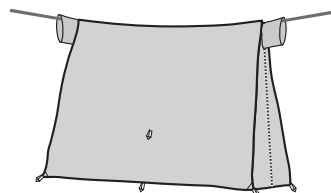

Using a rope (sold separately) passed through ventilators.