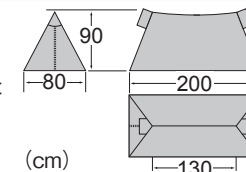

■ Specifications

Style Number : 1122518
 Product Name : U.L. Zelt
 Material : Shelter: 10-denier Ballistic Airlight nylon

○ Contents

Accessories (sold separately) ● Zelt Pole Set ● Zelt Flysheet

■ Others

All product specifications and design are subject to change without prior notice. Actual product specifications may vary.