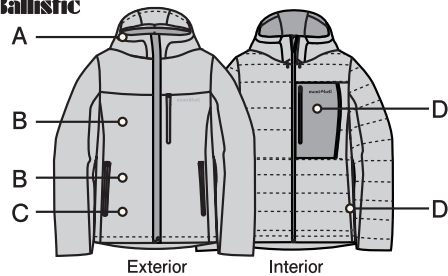

### Colorado Parka

A versatile full cut reversible down jacket that utilizes high quality 650 fill power down and 2 very unique light weight fabrics. Two different face fabrics (40 denier full dull & 20 denier nylon) allow for two very different looks; town or trail.

Ballistic

● An extra layer of nylon has been included to increase wind resistance and optimize heat retention.

A: Adjustable hood

B: Exterior (40D nylon) ; one zippered chest pocket with two zippered hand warmer pockets

C: Draw cords for hem adjustment hidden in pockets

D: Interior (20D nylon) ; one zippered chest pocket with two zippered hand warmer pockets

32-344-1403

mont-bell

### Colorado Parka

高品質ダウンを軽量素材で包み込みこんだ、リバーシブル仕様のダウンパーカです。シーンに合わせて2種類の色と機能を選んでいただけます。

Ballistic

● 3枚の生地で防風性・保温性を高める構造

A: 調節可能なフード。

B: 表面には胸、腰にジッパー付きポケット。

C: 裾には寒気の侵入を防ぐドロコード付き。

D: 裏面にはジッパー付き胸ポケットと腰にハンドポケット付き。