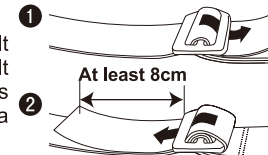

Prior to use, inspect this product for:

- Frays on straps
- Buckles function properly

Directions

1 Check whether the product is facing the correct direction. The side with a label on the inside reading "FRONT" is the front.

2 Place dog's legs through the harness as shown in the illustration. Position the harness so it wraps around the dog's waist and secure the back buckles.

3 Adjust the length of the stabilizers to ensure that the harness is balanced from front to back.

4 Adjust the length of the shoulder strap. Make sure to double-back the ends of the straps as shown below.

! CAUTION!

Loop the shoulder strap through the shoulder buckle. Then double-back the belt through the buckle (see right figure), being careful to leave at least 8cm of belt out of the end of buckle. If the length of the belt is too short, when the sling is weighted the belt can possibly slip back through the buckle leading to a potentially dangerous situation.