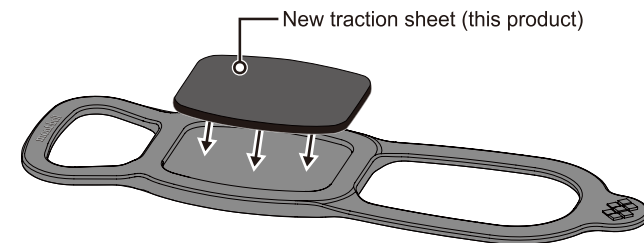

**CAUTION!** Under certain conditions, use of this product can result in injury or property damage.

- This product is a replacement traction sheet for the Reversible Gripper. Do NOT use for any other purpose.
- Designed to protect wooden trails, the traction sheets are designed to wear down instead of damaging the trail. Replace when the traction sheets have become worn or loose.

**Directions** Reversible Grippers not included with this product.

① Remove the traction sheet from the Reversible Gripper.

② Align the Velcro on the Reversible Gripper and the back of the traction sheet. Press firmly to secure.