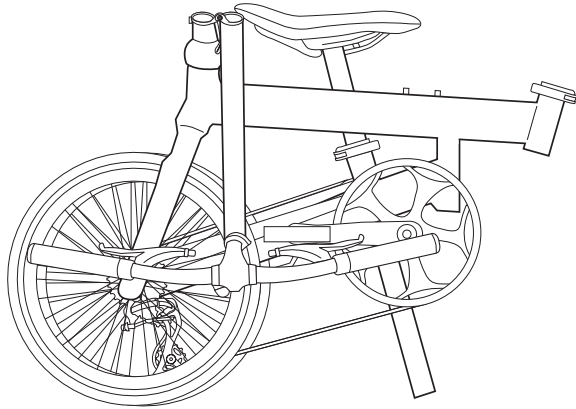

- Do NOT use as an outdoor bicycle cover. Material may deteriorate more quickly in outdoor conditions.
- Do NOT modify or alter this product. Improper modifications and alterations can damage the product and impair functionality.
- Please follow recommended care and storage instructions. Improper care and storage can lead to decrease in performance.

■ Directions

1. 1 Fold the bicycle as instructed on user's manual.

※Illustration is "SCHEIDEGG®TR-F"

1. 2 Connect the ends of the shoulder belt to the bicycle's head tube and around bottom bracket. Consider the distribution of weight when securing the belt. The shoulder belt will hold the entire bicycle weight, so make sure that it is securely fastened to the frame.

*Depending on bicycle, strapping points of shoulder belts may differ from the illustration.