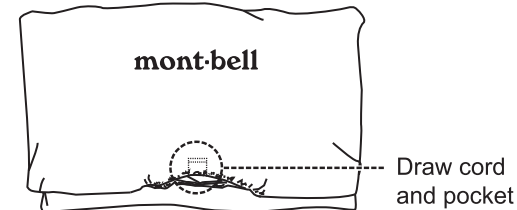

■ Specifications

Style# : 1130521
Name : Compact RINKO Bag For Folding Bike
Materials : 40-denier nylon taffeta (acrylic coating)
Size : ~20 inch
Compatibility (Wheel) : *Bicycle may not fit even with in size range depending on the size or shape of the frame and the handlebar, etc.

mont-bell

User's Manual

Compact RINKO Bag for Folding Bike

Compact RINKO Bag for Folding Bike

Thank you for purchasing this product. Before using, please carefully read this manual for instructions on the proper care and usage of this product.

If you have any questions regarding this product, please contact Montbell Customer Service or the store of original purchase. Keep this manual for future reference.

■ Description

This product will allow you to properly carry and transport your bicycle on public transportation. Simply cover the bicycle and cinch the draw cord for easy transport. Fits up to 20 inch bicycle size. *Bicycle may not fit even within size range depending on the size of the frame and the handlebar, etc.

■ Components

Carry bag

■ Safety Warnings Please read carefully.

⚠ CAUTION! Under certain conditions, use of this product can result in injury or property damage.

- ○Bicycle may not fit even within size range depending on the size of the frame and the handlebar, etc.
- ○Please be sure to securely fasten the shoulder belt. Be careful of the bicycle falling over.
- ○Since parts of the exposed frame can be a nuisance to people around you (spreading oil or mud, etc.), please make sure the bag is completely covering the bicycle during transport. In addition, please contact local public transportation authority regarding rules and requirements for bicycle transportation.
- ○This product is NOT meant to be a protective case for your bicycle. While in transit, it is possible that the derailleur may be warped. We recommend purchasing a metal stand to prevent the derailleur from coming into contact with the ground.
- ○Do NOT use when bag is wet. Colors may transfer or cause bicycle to rust.
- ○Before using, please thoroughly review the user's manual that came with your bicycle.

All product specifications and design are subject to change without prior notice.
Actual product specifications may vary.

mont-bell Co.,Ltd.

2-2-2 Shinmachi, Nishi-ku, Osaka 550-0013 JAPAN
www.montbell.com