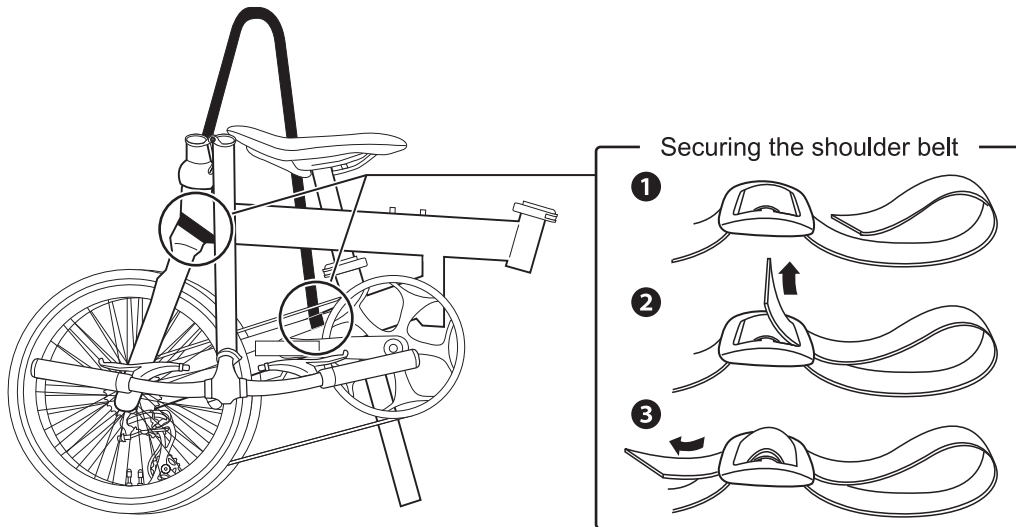

■ Directions

- 1 Fold the bicycle as instructed on user's manual.

※Illustration is "SCHEIDEGG®TR-F"

- 2 Connect the ends of the shoulder belt to the bicycle's head tube and around bottom bracket. Consider the distribution of weight when securing the belt. The shoulder belt will hold the entire bicycle weight, so make sure that it is securely fastened to the frame.

*Depending on bicycle, strapping points of shoulder belts may differ from the illustration.

2

- 3 As shown in the illustration below, cover the bicycle from the top and pull the draw cord on the bottom to close the opening. Store draw cord inside the pocket.