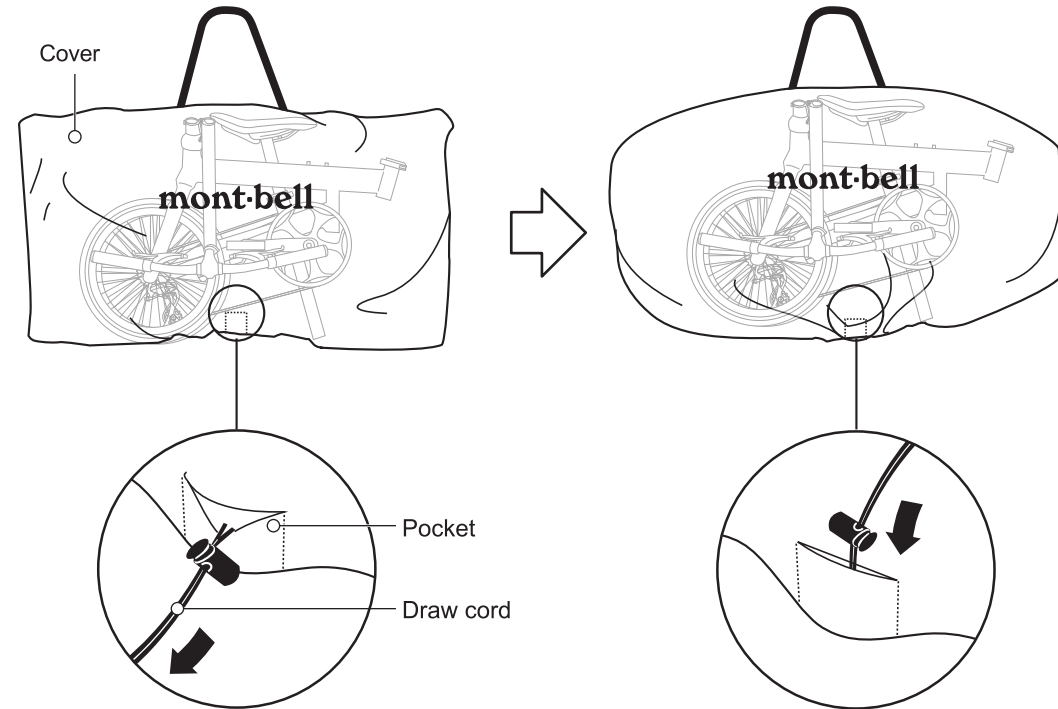

■ Directions

- 1 Fold the bicycle as instructed on user's manual.

※Illustration is "SCHEIDEGG®TR-F"

- 2 Connect the ends of the shoulder belt to the bicycle's head tube and around bottom bracket. Consider the distribution of weight when securing the belt. The shoulder belt will hold the entire bicycle weight, so make sure that it is securely fastened to the frame.

*Depending on bicycle, strapping points of shoulder belts may differ from the illustration.

2

- 3 As shown in the illustration below, cover the bicycle from the top and pull the draw cord on the bottom to close the opening. Store draw cord inside the pocket.