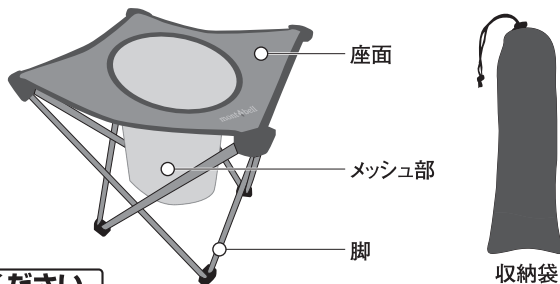

mont·bell

取扱説明書

O.D. トイレシート

O.D. Toilet Seat

この度はお買いあげいただき、誠にありがとうございます。この取扱説明書(以下「本説明書」といいます)は本製品の正しい取扱方法を説明しています。ご使用前に本説明書をよくお読みいただき、正しい使用方法をご確認ください。

なお、ご不明な点等ございましたら、販売店もしくは(株)モンベル カスタマー・サービスまでお問い合わせください。本説明書は大切に保管してください。

■ 特長

本製品は別売のO.D.トイレキット(携帯トイレ)と組み合わせて、屋外で利用できる軽量コンパクトな便器です。※O.D.トイレキットの代わりにビニール袋でも使用できます。

■ 各部の名称