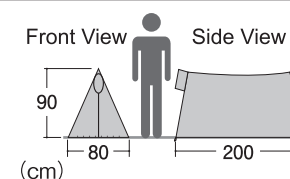

mont·bell

User's Manual

U.L. Zelt

Ultra Light Zelt

Thank you for purchasing this product. Before using, please carefully read this manual for instructions on the proper care and usage of this product.

If you have any questions regarding this product, please contact Montbell Customer Service or the store of original purchase. Keep this manual for future reference.

Description

This ultralight shelter is extremely compact and can be carried at all times in case of emergency. The roof is arced to distribute the load evenly and to prevent fabric contact and condensation when used with a rainfly (sold separately). It can also be used as a makeshift tarp by fully opening the entrance zipper.

Safety Warnings! Please read carefully.

Danger! Under certain conditions, use of this product can result in major injury or death.

- Never place a flame source in or near your shelter. Injury or death by fire, hypoxia and/or carbon monoxide poisoning is possible.
- Ventilate the shelter at all times by keeping ventilators or shelter door(s) open.

CAUTION! Under certain conditions, use of this product can result in injury or property damage.