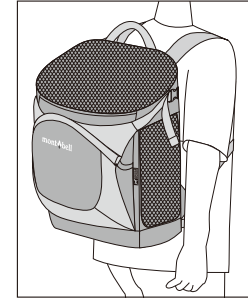

Directions

- ☐ Carrying on your back
- ☐ Carrying on your shoulder
- ☐ Carrying on your front
- ☐ Using as a cage

Take out the shoulder harness and fasten the buckles. For more stability, attach the separately sold 20mm tape and buckle to the waist belt buckle.