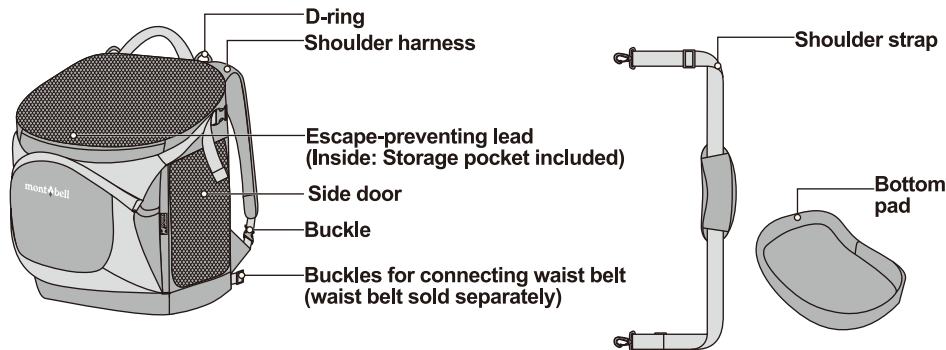

mont-bell

User's Manual

Doggy Carrying Pack

Doggy Carrying Pack

Thank you for purchasing this product. Before using, please carefully read this manual for instructions on the proper care and usage of this product.

If you have any questions regarding this product, please contact Montbell Customer Service or the store of original purchase. Keep this manual for future reference.

Description

This product is a three way convertible carrier bag for small dogs. It may also be used as a convenient cage on the go or when your dog is in need of a rest. The bottom pad can be removed for easy washing. The bag is also equipped with a lead to prevent escapes. Suitable for small dogs up to about 6 kg (13 lbs) in weight.

Components

Safety Warnings

Please read carefully.

⚠ WARNINGS! Under certain conditions, use of this product can result in major injury or death of canine or human.

- This product is designed for carrying a dog for a short period of time. Do NOT use as a way to "chain" or "tether" a dog.
- Prior to use, check the product's condition and stop using immediately if you notice any deterioration from age/use, damage or irregularities.

⚠ CAUTION! Under certain conditions, use of this product can result in injury or property damage of canine or human.

- Before using product, practice using at home so you and your dog can become familiar with the product and its features.
- Though this pack was designed for use on public transportation, please contact local public transportation authority regarding rules and requirements for pet transportation.
- Take care to prevent your dog from falling out of the carrier when bending down.
- When your dog is inside the carrier, be sure to keep an eye on it at all times and watch out for lead tangling.
- If left in direct sunlight, this product may reach high temperatures, leading to a risk of heatstroke. Always make sure that the temperature inside the carrier is not too high on hot days.
- Please follow recommended care and storage instructions. Improper care and storage can lead to decrease in performance.

Prior to use, inspect this product for:

- ☐ Frays on straps
- ☐ Buckles function properly