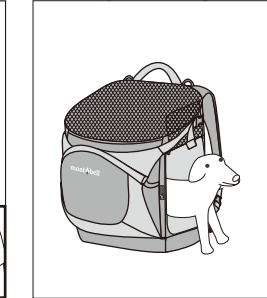

Place product down and open the side door for use as a convenient temporary cage.

Care

Improper care and storage can shorten the lifespan of this product. To extend the lifespan of this product, please follow the recommendations below.

- After use, wash with water and dry properly. For heavy soiling, wash using a mild soap and rinse thoroughly.

Storage

- When storing for an extended period of time, store in a well ventilated, cool, dry place out of direct sunlight.

Warranty

Montbell's warranty covers all defects in materials and workmanship to the original owner, for the lifetime of the product. If a product ever fails due to a manufacturing defect, Montbell will repair or replace the product at our discretion. This warranty does not cover damage(s) caused by accident, improper care, negligence, misuse, alterations or normal wear and tear. Damage(s) not covered under warranty will be repaired at a reasonable rate. If you would like to make a warranty inquiry, please contact Montbell Customer Service or the store of original purchase.

Specifications

Style : #1123917
Name : Doggy Carrying Pack
Size : 43x 36x 23cm
Capacity : Approximately 6 kg (May not fit all dogs depending on the size and breed.)

All product specifications and design are subject to change without prior notice. Actual product specifications may vary.

mont-bell Co.,Ltd.

2-2-2 Shinmachi, Nishi-ku, Osaka 550-0013 JAPAN
www.montbell.com