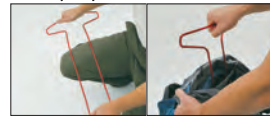

3 Adjusting the stabilizers

Stabilizers will keep the backpack closer to the body and prevent the backpack from shifting.

- ① Pull the load lifters to draw the backpack's center of gravity in closer to your body (40L model only). Pull the load lifters so that the buckle (A) is positioned just in front of the highest point of your shoulders.
- ② Pull the hipbelt stabilizers to prevent the backpack from shifting left and right and fasten the sternum strap and adjust its position about 5cm below your collarbone to prevent the shoulder harnesses from shifting position.