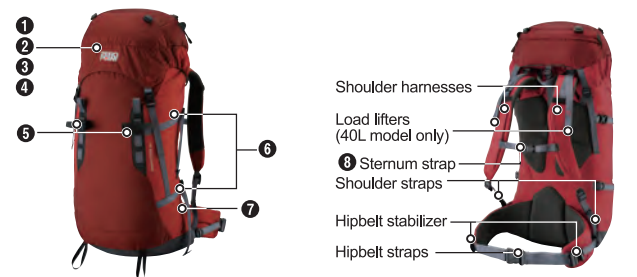

3 スタビライザーを調節する。

スタビライザーは、バックの揺れを抑え、体に引き寄せる機能も持ちます。

- ① ショルダースタビライザー(40Lのみ)を引きます。このとき、Aのバックルが肩の一番高い所より少し前になるように調節してください。
- ② ヒップスタビライザーを引いて、バックを引き寄せ、チェストサポートを鎖骨から約5cmぐらい下で留めます。

Granite Pack

User's Manual

Thank you for purchasing this product. Before using, please carefully read this manual for instructions on the proper care and usage of this product. If you have any questions regarding this product, please contact Montbell Customer Service or the store of original purchase. Keep this manual for future reference.

Description

This lightweight middle sized pack has a slender profile and simple design. Well suited for hiking and trekking, but equally viable as a mountaineering pack.

Features

- ① Size adjustable for securing loads within. Can also be detached. (40L model only)
- ② A discrete internal zippered security pocket for storing small items.
- ③ A discrete zippered security pocket on the bottom of the lid.
- ④ Trapezoid shaped top lid delivers more head clearance for better vision and comfort.
- ⑤ Easy attachment loop for climbing tools.
- ⑥ Quick release compression straps allow you to address varying internal pack volume, attaching skis or stowing trekking poles.
- ⑦ Two side pockets for transporting tent poles or trekking poles.
- ⑧ Sternum strap can be adjusted vertically to customize the shoulder harness.