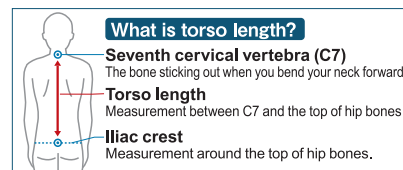

Granite Pack

User's Manual

Thank you for purchasing this product. Before using, please carefully read this manual for instructions on the proper care and usage of this product. If you have any questions regarding this product, please contact Montbell Customer Service or the store of original purchase. Keep this manual for future reference.

Description

This lightweight middle sized pack has a slender profile and simple design. Well suited for hiking and trekking, but equally viable as a mountaineering pack.

Features

- ① Size adjustable for securing loads within. Can also be detached. (40L model only)
- ② A discrete internal zippered security pocket for storing small items.
- ③ A discrete zippered security pocket on the bottom of the lid.
- ④ Trapezoid shaped top lid delivers more head clearance for better vision and comfort.
- ⑤ Easy attachment loop for climbing tools.
- ⑥ Quick release compression straps allow you to address varying internal pack volume, attaching skis or stowing trekking poles.
- ⑦ Two side pockets for transporting tent poles or trekking poles.
- ⑧ Sternum strap can be adjusted vertically to customize the shoulder harness.

Hydration Compatible

This pack is compatible with hydration bladders.

Hydration bladders are sold separately.

*For compatibility and size information, please see website for details

Hang the hydration bladder from the loop on the inside of the back and slide it into the pocket. Pull the hose through the Hose Port to the left or right, depending on your preference.

Pass the hose through the loop on the shoulder harness and adjust the position of the mouth piece. The hose can also be attached to the sternum strap.

Maximizing Comfort