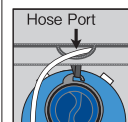

Description

This lightweight middle sized pack has a slender profile and simple design. Well suited for hiking and trekking, but equally viable as a mountaineering pack.

Features

- ① Size adjustable for securing loads within. Can also be detached. (40L model only)
- ② A discrete internal zippered security pocket for storing small items.
- ③ A discrete zippered security pocket on the bottom of the lid.
- ④ Trapezoid shaped top lid delivers more head clearance for better vision and comfort.
- ⑤ Easy attachment loop for climbing tools.
- ⑥ Quick release compression straps allow you to address varying internal pack volume, attaching skis or stowing trekking poles.
- ⑦ Two side pockets for transporting tent poles or trekking poles.
- ⑧ Sternum strap can be adjusted vertically to customize the shoulder harness.

Hydration Compatible

This pack is compatible with hydration bladders.

Hydration bladders are sold separately.

*For compatibility and size information, please see website for details

Hang the hydration bladder from the loop on the inside of the back and slide it into the pocket. Pull the hose through the Hose Port to the left or right, depending on your preference.