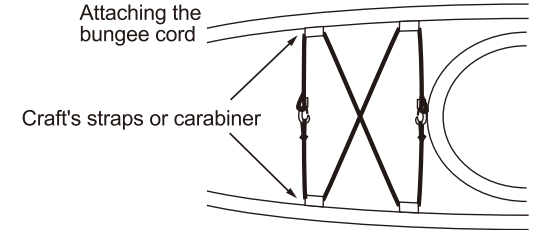

■ Prior to use, inspect this product for:

- Frays
- Damages on buckles

■ Directions

Attach the bungee cord to the hook.
 (See illustration on right)
 ※ Cut the bungee cord to adjust length.

○ Attaching to the kayak

Pass the bungee cord through the craft's side straps or carabiners.
 (See illustration on right.)
 ※ The rope can be used for lining your kayak or as a deck line.

■ Care

Improper care and storage can shorten the lifespan of this product. Follow the recommendations below to extend the lifespan of your product.